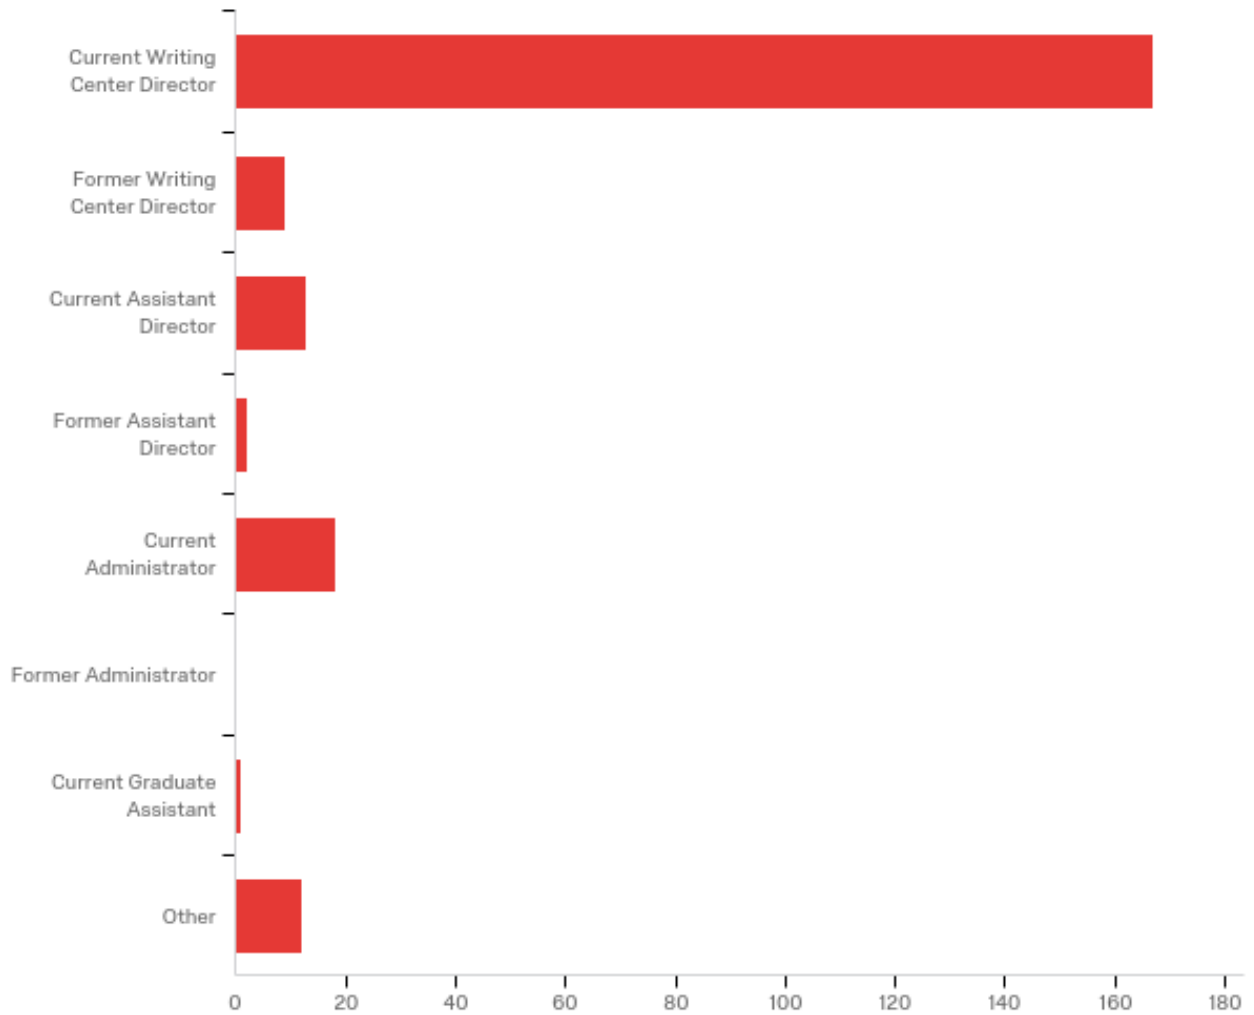

Results for Multiple-choice Questions

Q1 - Please indicate your writing center position. Select all the apply

| # | Answer | % | Count |
|---|---------------------------------|--------|-------|
| 1 | Current Writing Center Director | 83.92% | 167 |
| 2 | Former Writing Center Director | 4.52% | 9 |
| 3 | Current Assistant Director | 6.53% | 13 |
| 4 | Former Assistant Director | 1.01% | 2 |
| 5 | Current Administrator | 9.05% | 18 |
| 6 | Former Administrator | 0.00% | 0 |