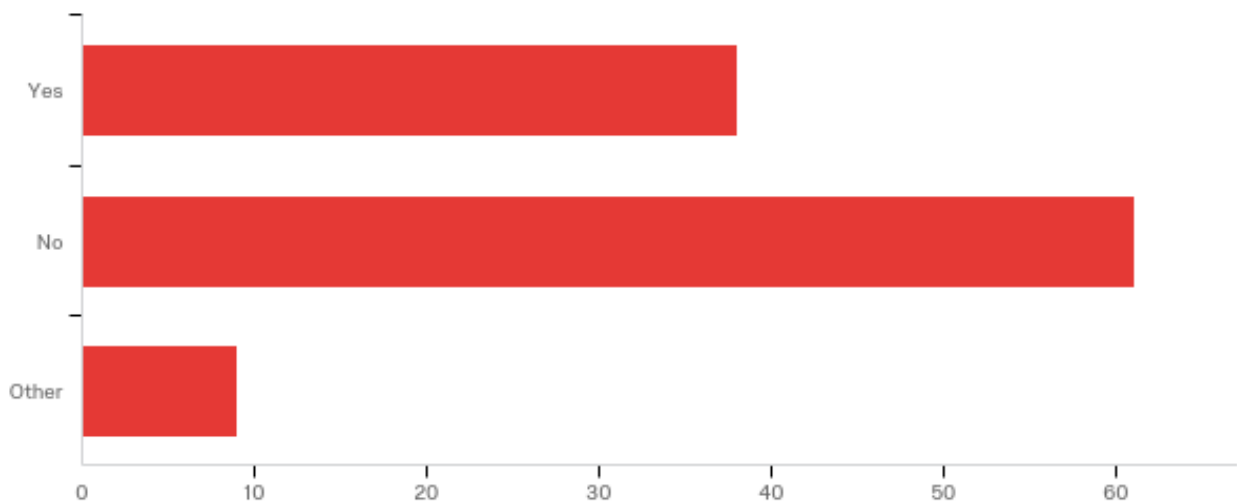

#	Answer	%	Count
1	Yes	67.08%	108
2	No	32.92%	53
	Total	100%	161

Q10 - Do you discuss the development and facilitation of workshops in the tutor training course?